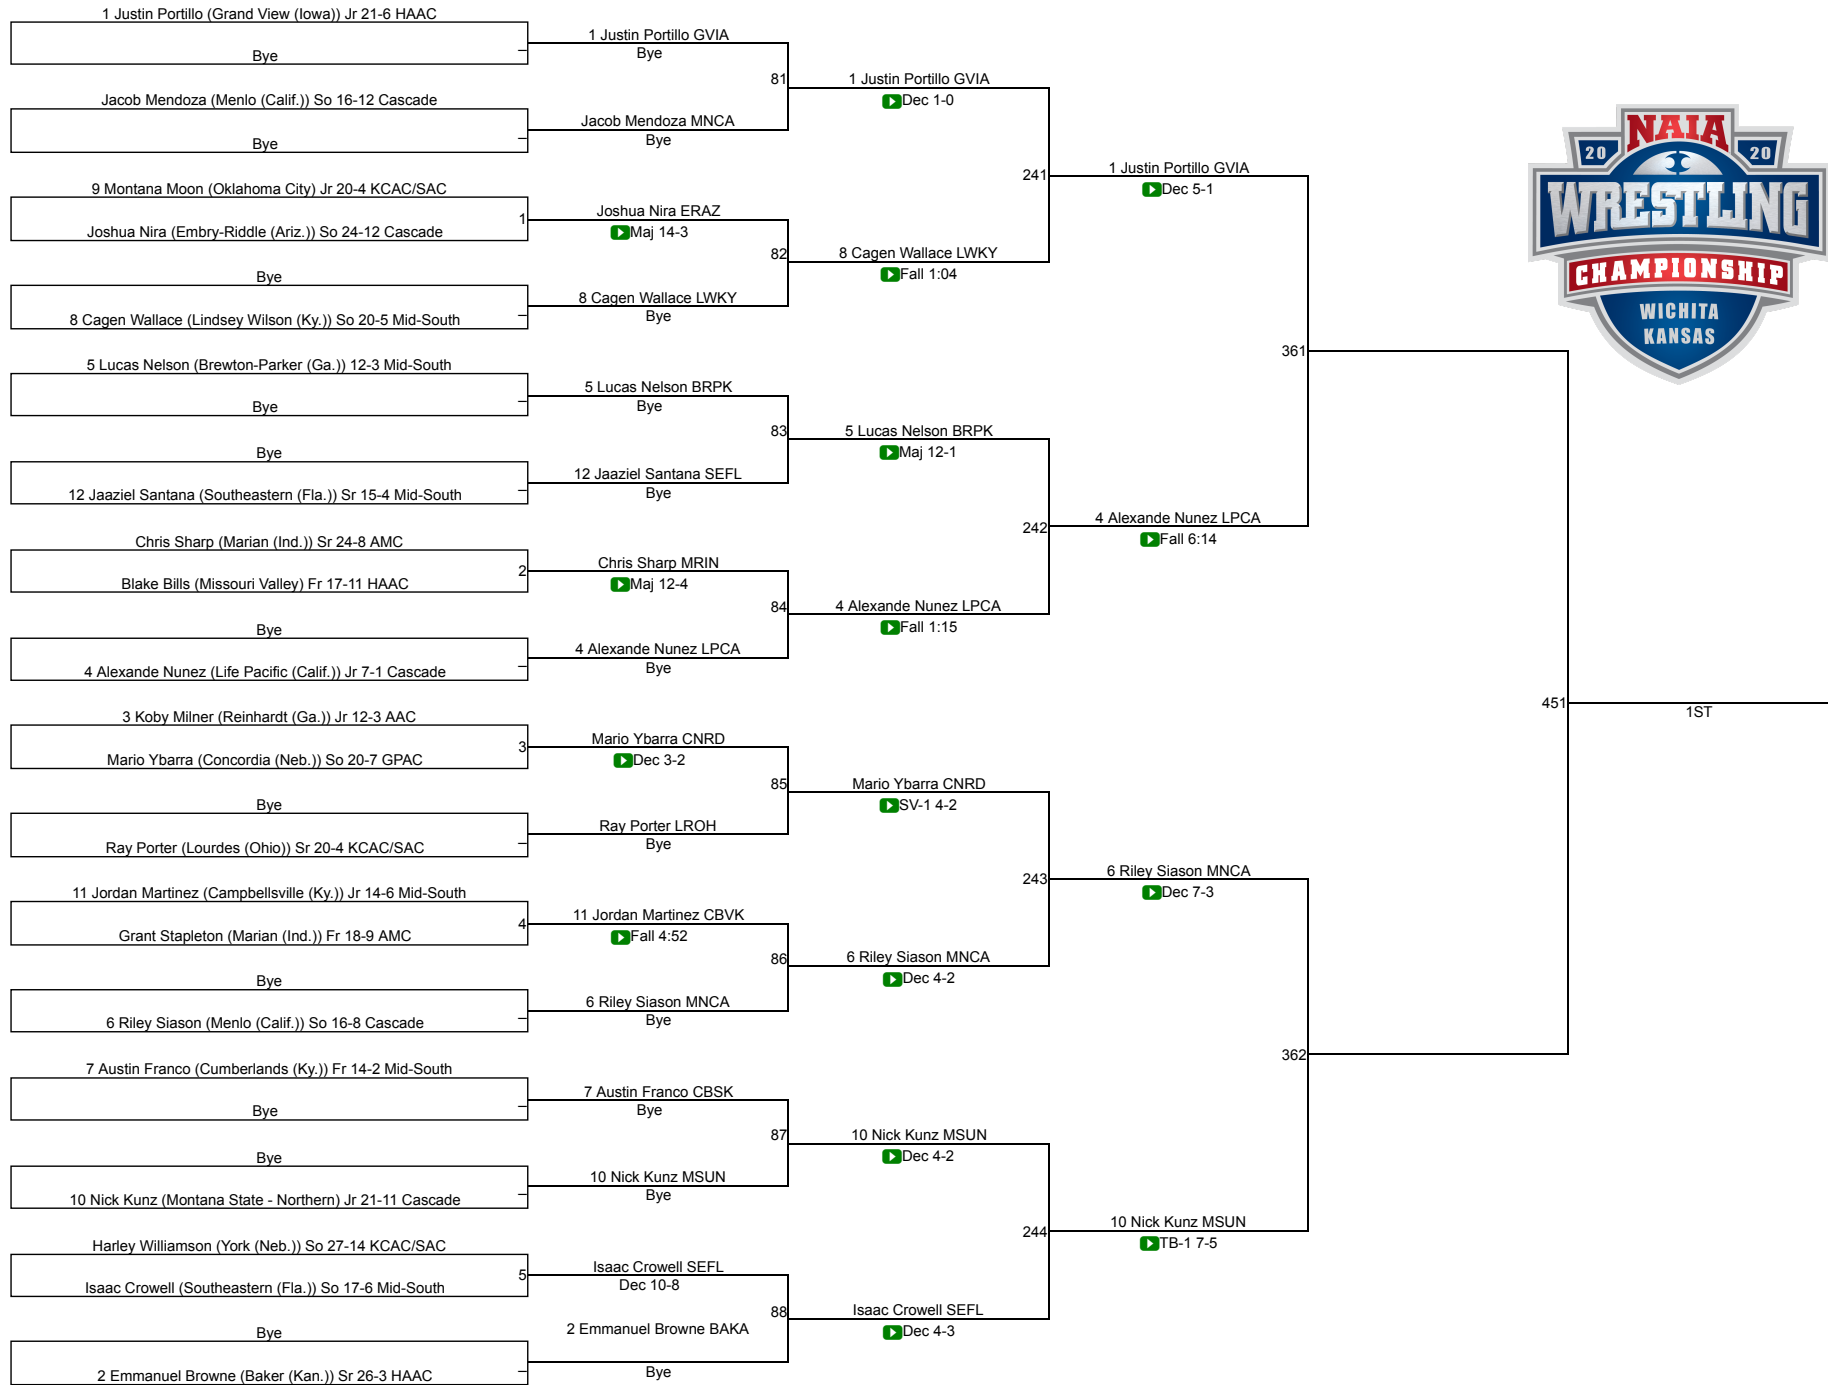

31	Dickinson State (N.D.)	DISD	5.5
32	Morningside (Iowa)	MOIA	5.5
33	Vanguard (Calif.)	VGCA	5.5
34	Corban (Ore.)	CORB	5.0
35	Lourdes (Ohio)	LROH	5.0
36	Thomas More (Ky.)	TMKY	5.0
37	Ottawa University (Kan.)	OTTA	4.0
38	Brewton-Parker (Ga.)	BRPK	3.0
39	Jamestown (N.D.)	JTND	3.0
40	Arizona Christian	AZCR	2.0
41	Texas Wesleyan	TWTX	2.0
42	Bluefield (Va.)	BLVA	1.5
43	Cleary (Mich.)	CLRM	1.5
44	Briar Cliff (Iowa)	BRCF	1.0
45	Rochester (Mich.)	RCMI	1.0
46	Southern Oregon	SNOR	1.0
47	West Virginia Tech (W. Va.)	WVTE	1.0
48	Simpson (Calif.)	SPCA	0.5
49	Bethany (Kan.)	BEKA	0.0
50	Dakota Wesleyan (SD)	DWSD	0.0
51	Hastings (Neb.)	HANE	0.0
52	Keiser (Fla.)	KRFL	0.0
53	Midway (Ky.)	MWKY	0.0

2020 NAIA National Championships

NAIA 125