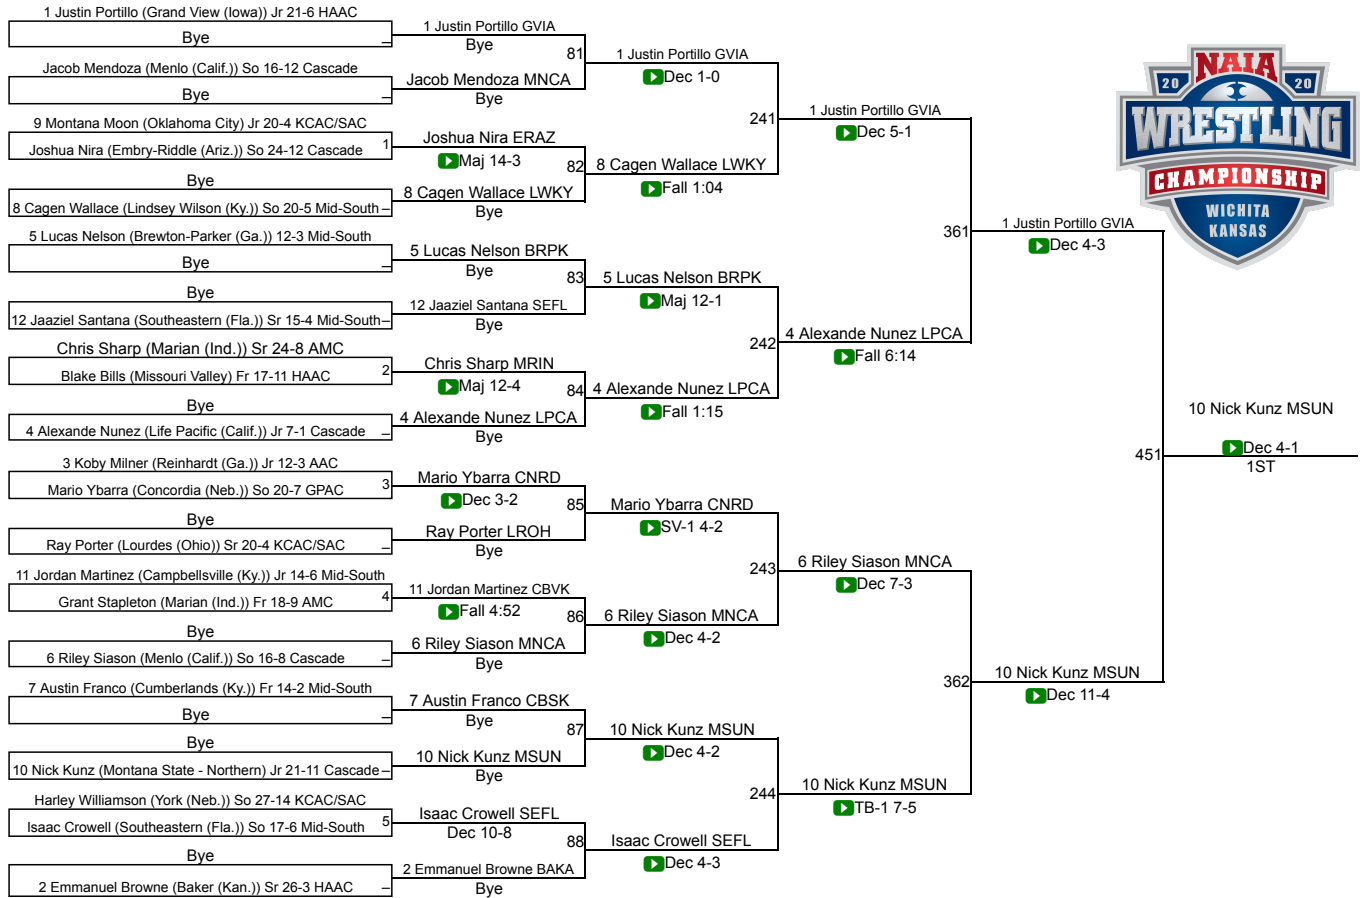

31	Dickinson State (N.D.)	DISD	5.5
32	Morningside (Iowa)	MOIA	5.5
33	Vanguard (Calif.)	VGCA	5.5
34	Corban (Ore.)	CORB	5.0
35	Lourdes (Ohio)	LROH	5.0
36	Thomas More (Ky.)	TMKY	5.0
37	Ottawa University (Kan.)	OTTA	4.0
38	Brewton-Parker (Ga.)	BRPK	3.0
39	Jamestown (N.D.)	JTND	3.0
40	Arizona Christian	AZCR	2.0
41	Texas Wesleyan	TWTX	2.0
42	Bluefield (Va.)	BLVA	1.5
43	Cleary (Mich.)	CLRM	1.5
44	Briar Cliff (Iowa)	BRCF	1.0
45	Rochester (Mich.)	RCMI	1.0
46	Southern Oregon	SNOR	1.0
47	West Virginia Tech (W. Va.)	WVTE	1.0
48	Simpson (Calif.)	SPCA	0.5
49	Bethany (Kan.)	BEKA	0.0
50	Dakota Wesleyan (SD)	DWSD	0.0
51	Hastings (Neb.)	HANE	0.0
52	Keiser (Fla.)	KRFL	0.0
53	Midway (Ky.)	MWKY	0.0

2020 NAIA National Championships

NAIA 125