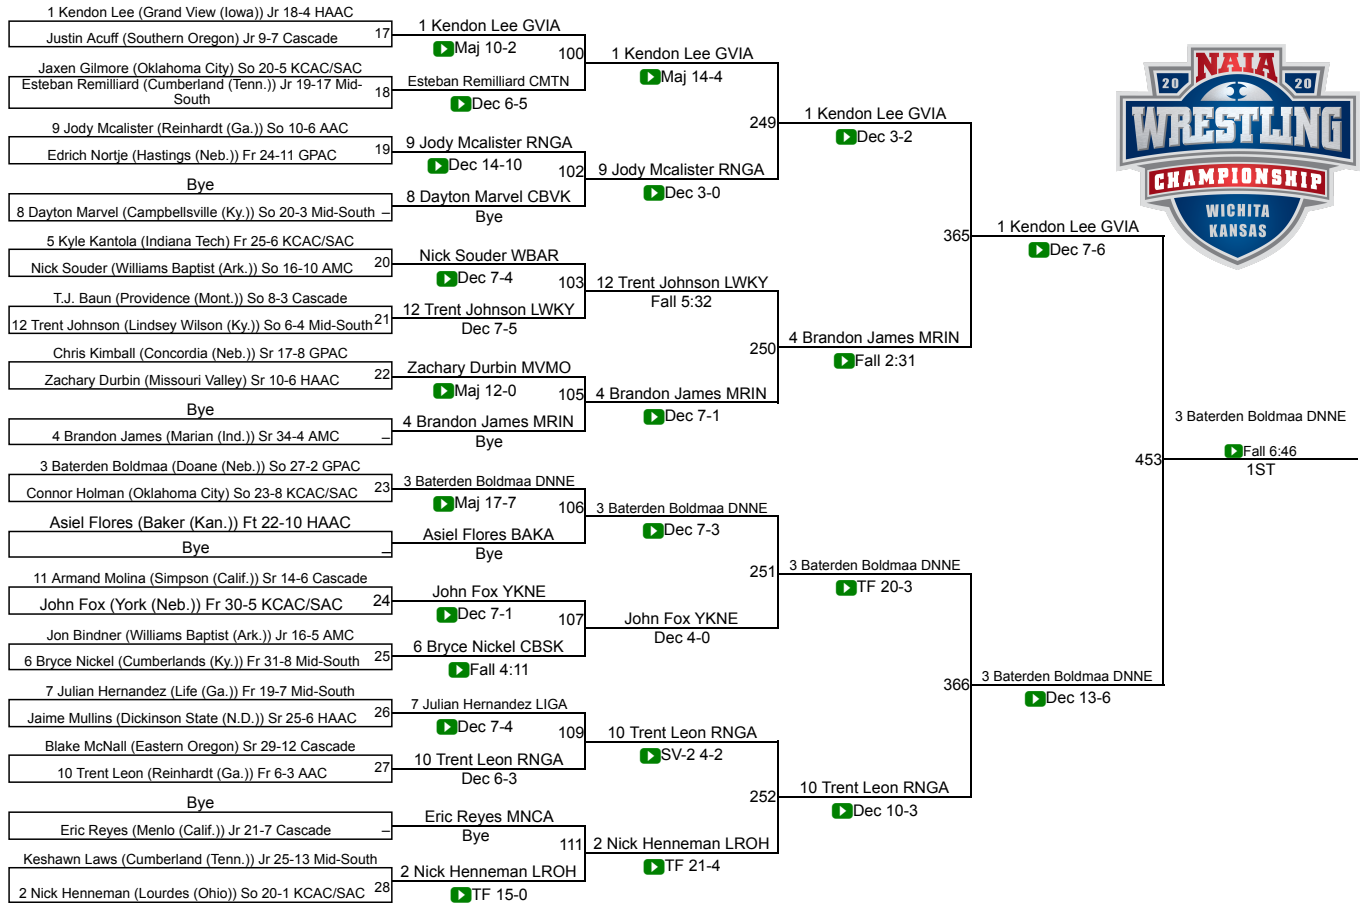

2020 NAIA National Championships

NAIA 141