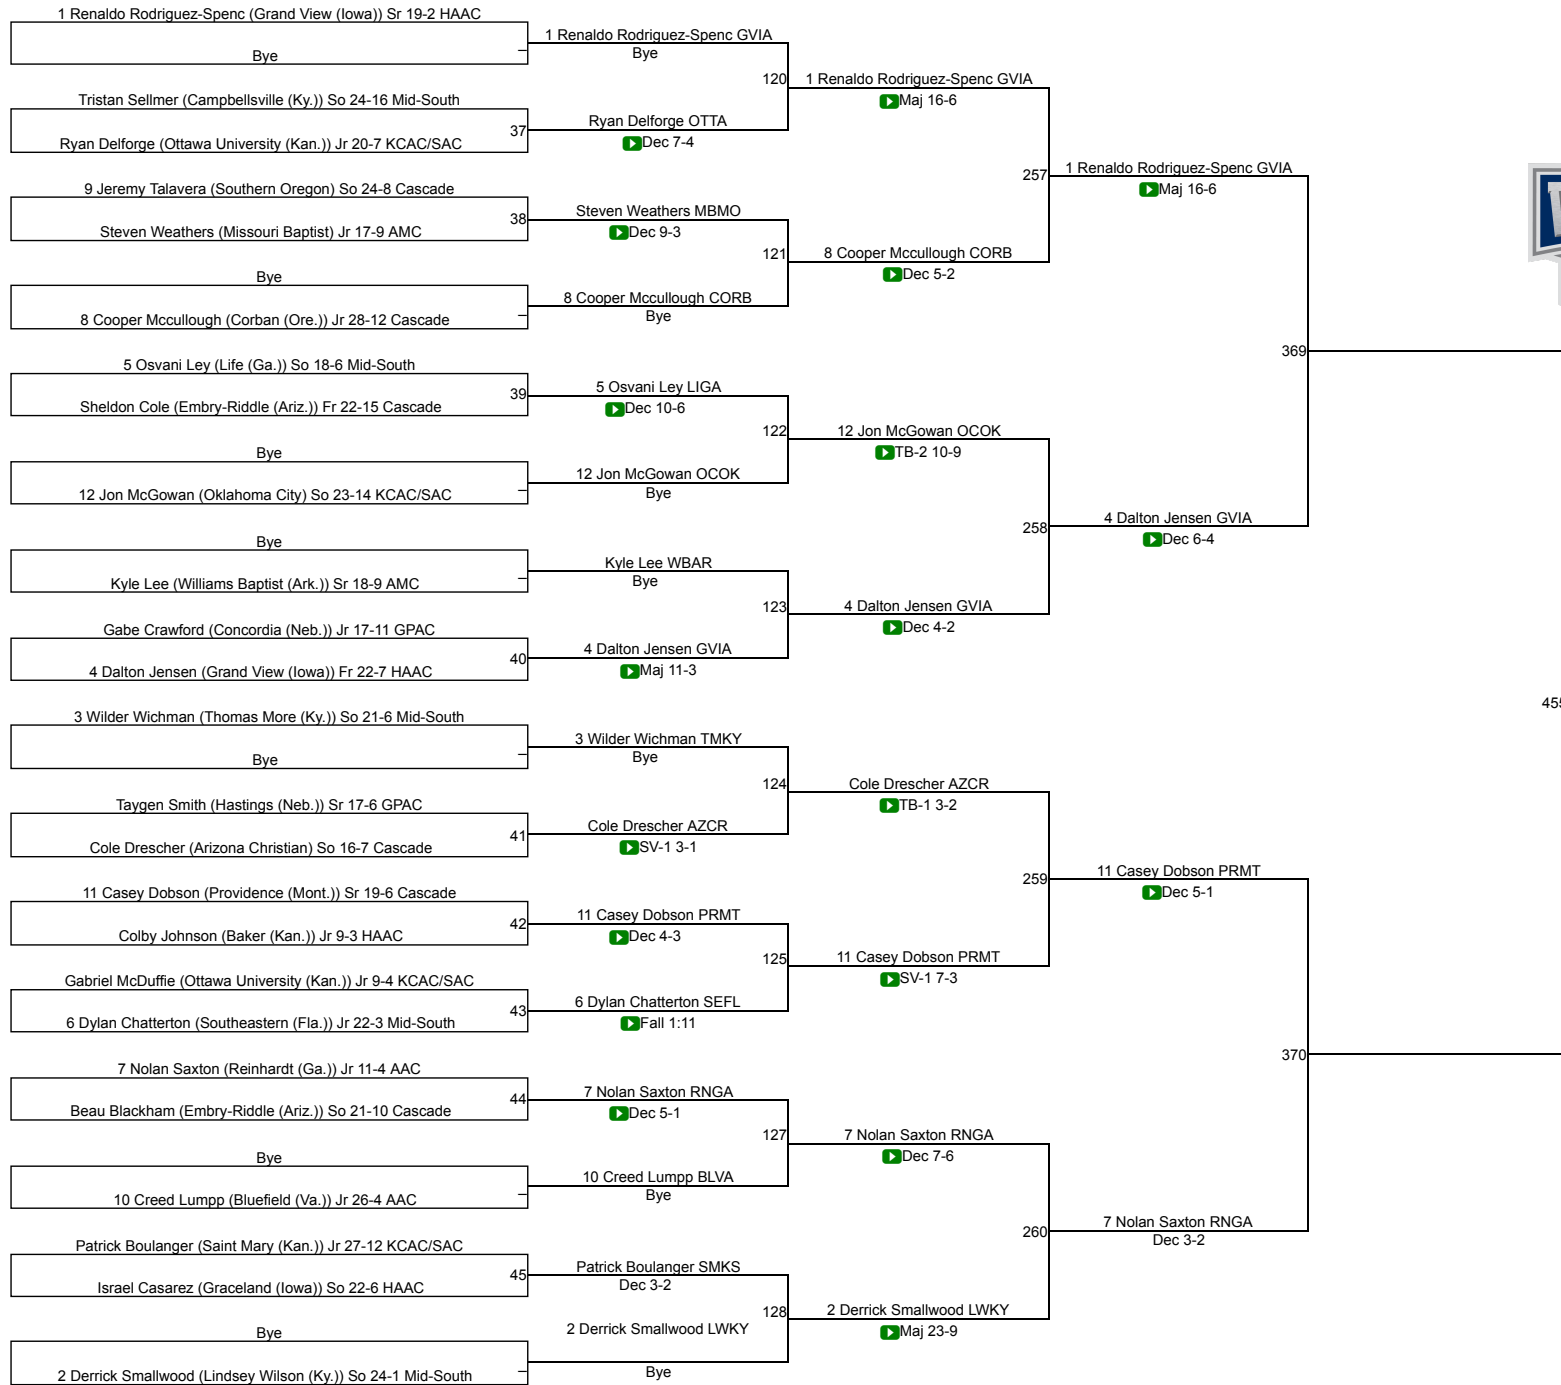

2020 NAIA National Championships

NAIA 157