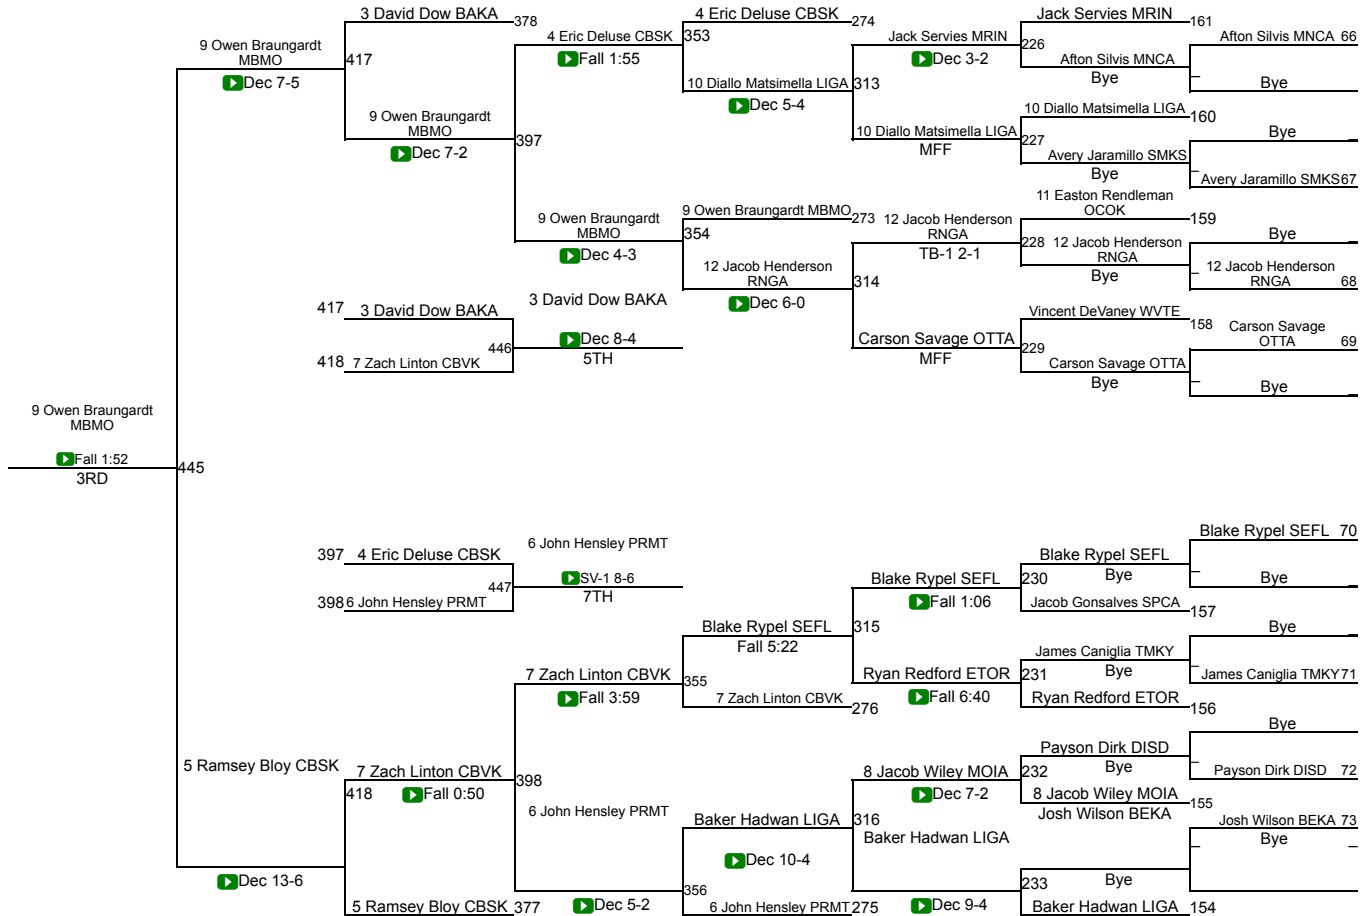

2020 NAIA National Championships

NAIA 197