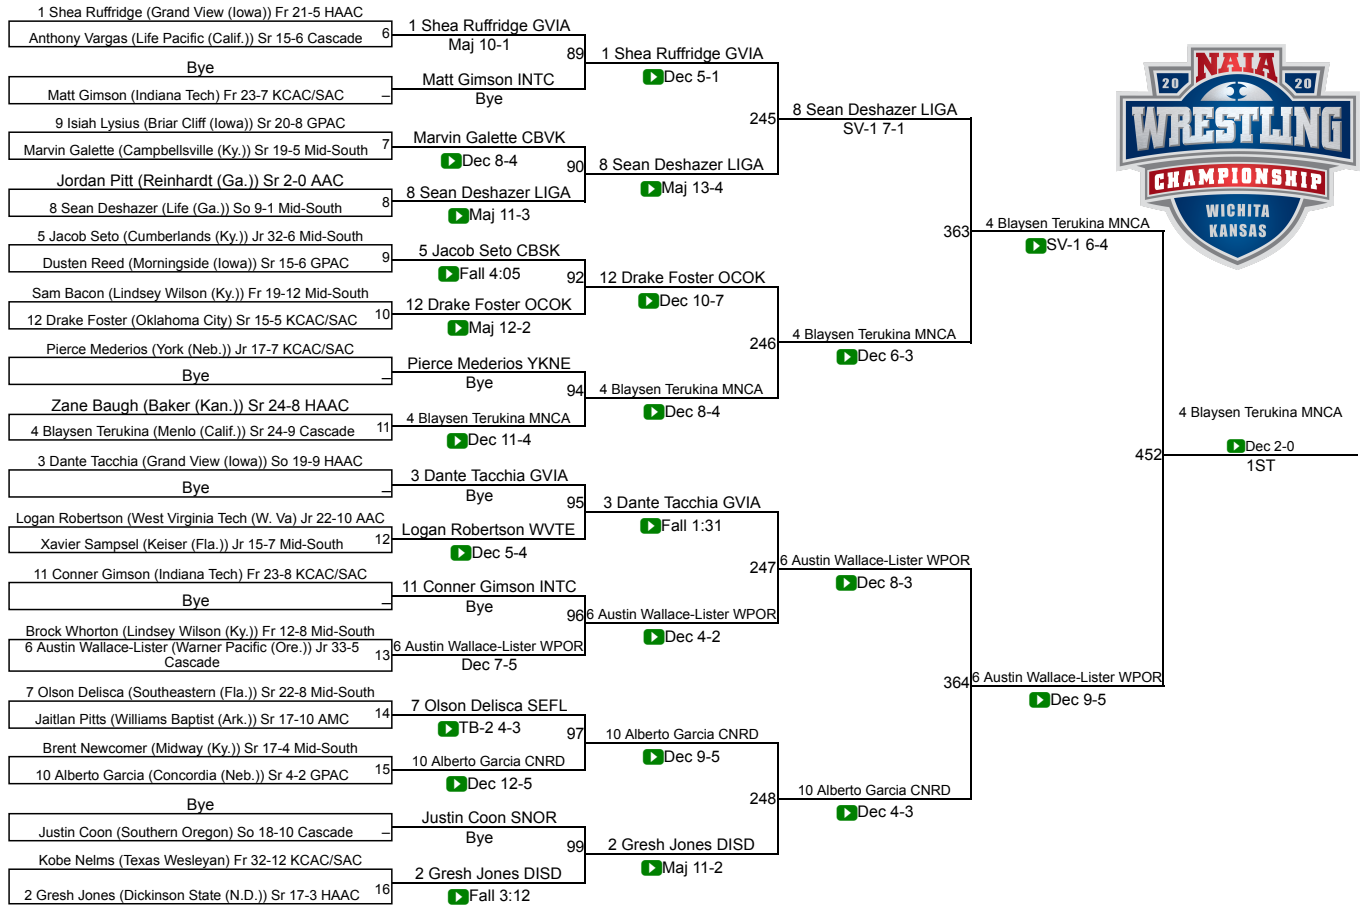

2020 NAIA National Championships

NAIA 133