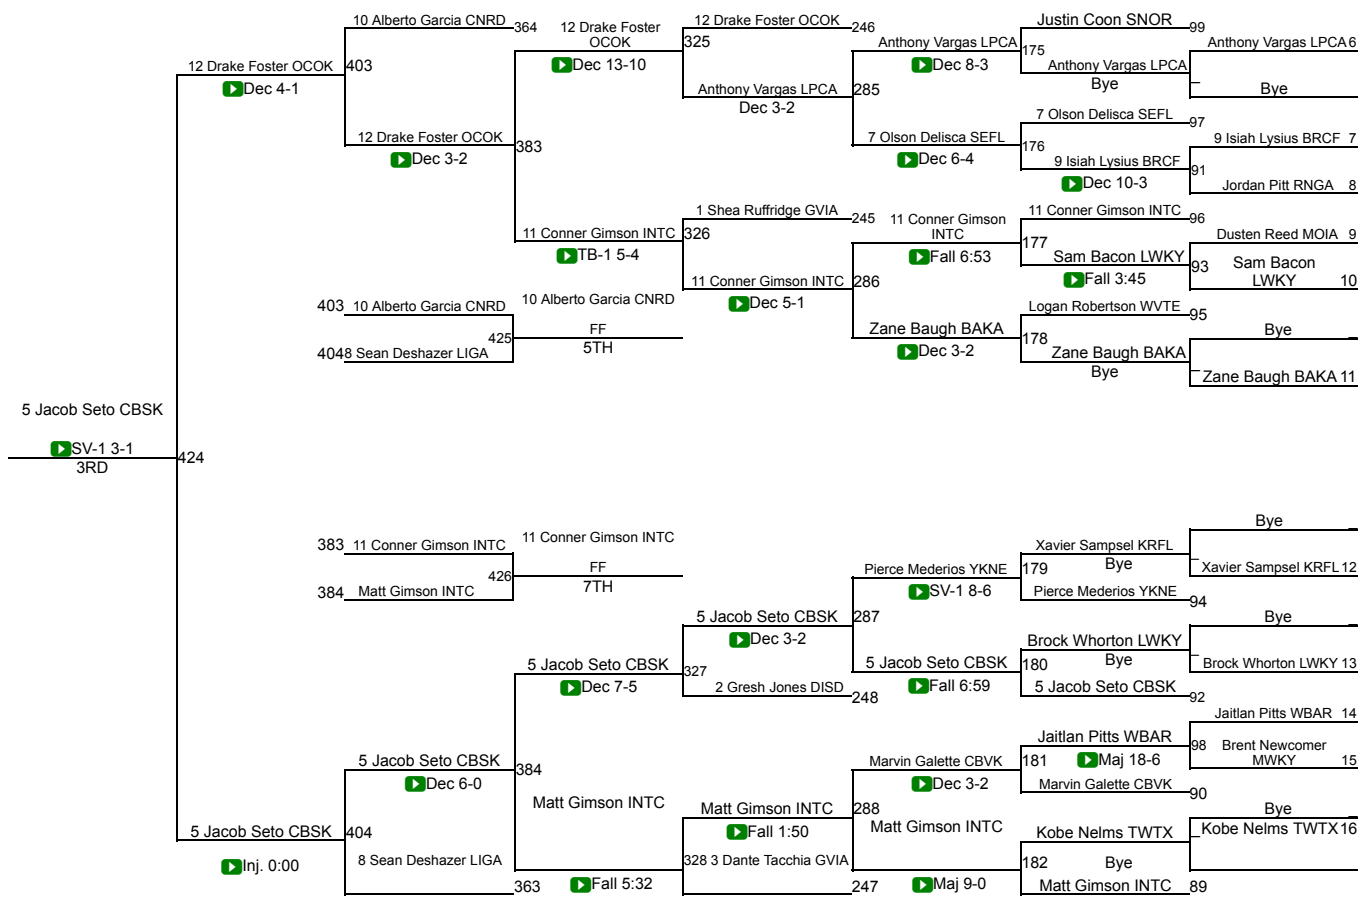

2020 NAIA National Championships

NAIA 133