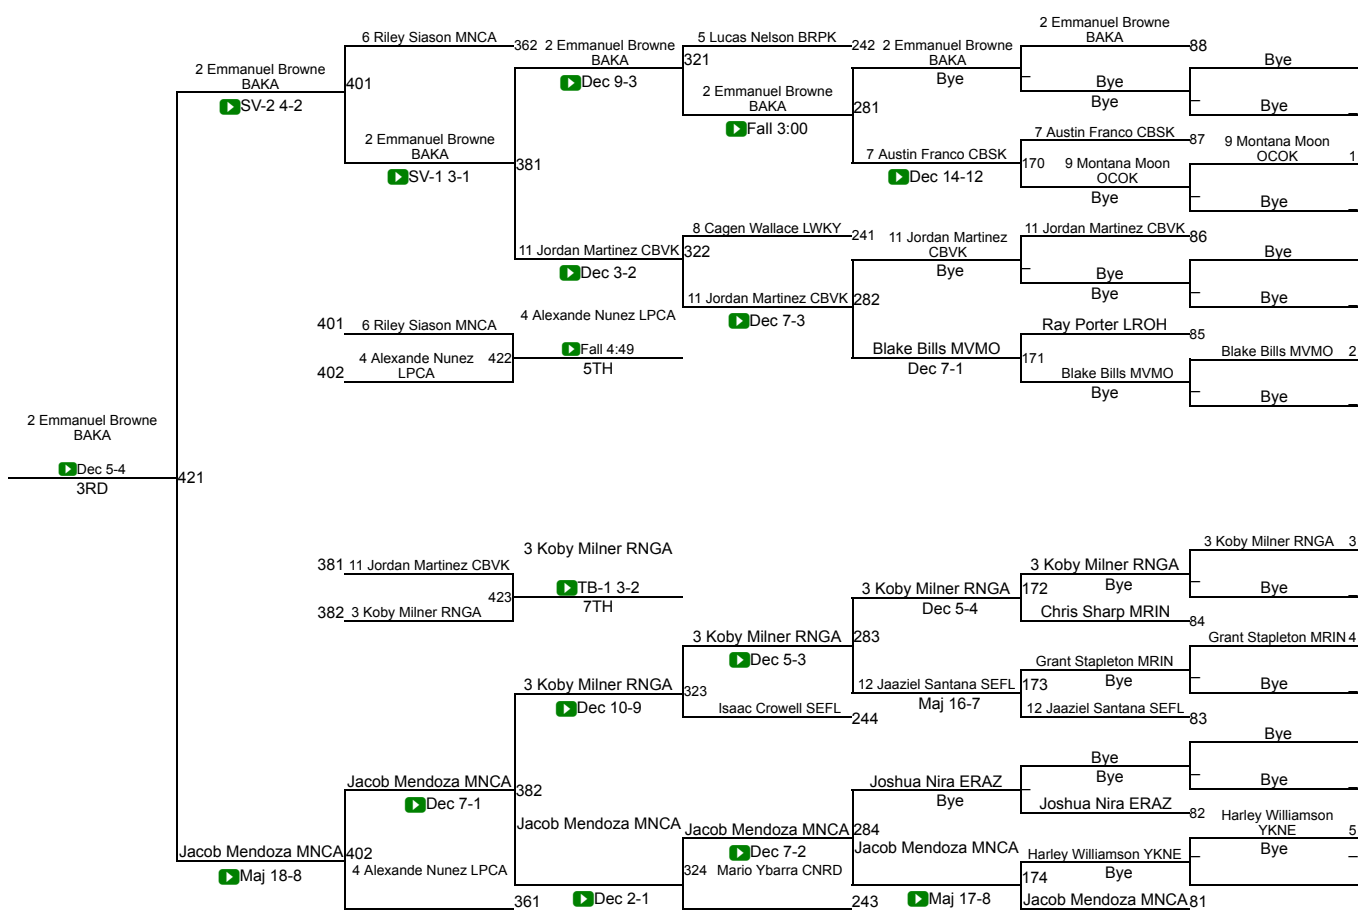

31	Dickinson State (N.D.)	DISD	5.5
32	Morningside (Iowa)	MOIA	5.5
33	Vanguard (Calif.)	VGCA	5.5
34	Corban (Ore.)	CORB	5.0
35	Lourdes (Ohio)	LROH	5.0
36	Thomas More (Ky.)	TMKY	5.0
37	Ottawa University (Kan.)	OTTA	4.0
38	Brewton-Parker (Ga.)	BRPK	3.0
39	Jamestown (N.D.)	JTND	3.0
40	Arizona Christian	AZCR	2.0
41	Texas Wesleyan	TWTX	2.0
42	Bluefield (Va.)	BLVA	1.5
43	Cleary (Mich.)	CLRM	1.5
44	Briar Cliff (Iowa)	BRCF	1.0
45	Rochester (Mich.)	RCMI	1.0
46	Southern Oregon	SNOR	1.0
47	West Virginia Tech (W. Va.)	WVTE	1.0
48	Simpson (Calif.)	SPCA	0.5
49	Bethany (Kan.)	BEKA	0.0
50	Dakota Wesleyan (SD)	DWSD	0.0
51	Hastings (Neb.)	HANE	0.0
52	Keiser (Fla.)	KRFL	0.0
53	Midway (Ky.)	MWKY	0.0

2020 NAIA National Championships

NAIA 125