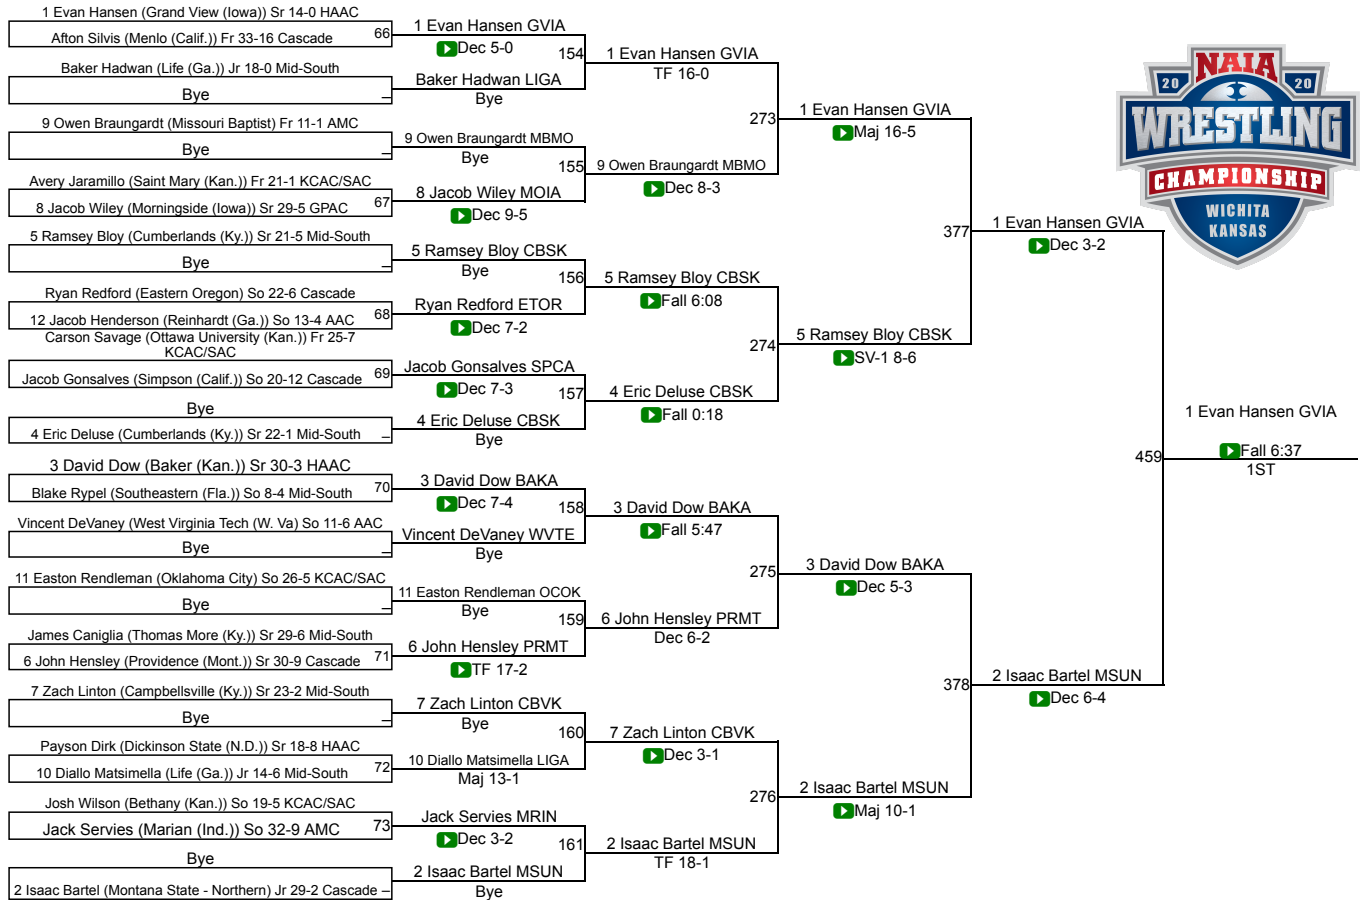

2020 NAIA National Championships

NAIA 197