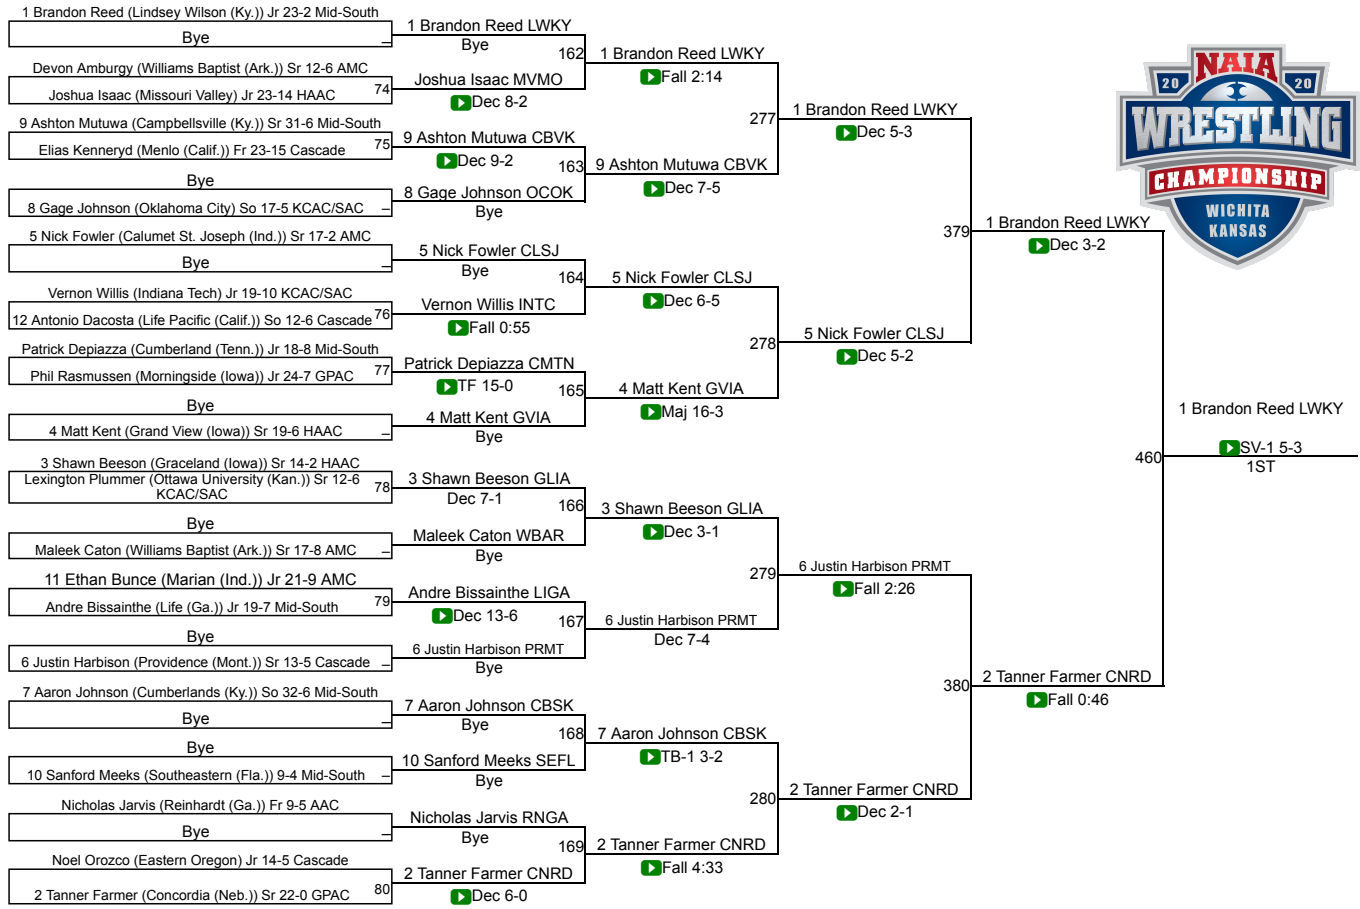

2020 NAIA National Championships

NAIA 285

Team Scores

Printed on 03/07/2020 09:40 p.m.

	Team	Abbr	Score
1	Grand View (Iowa)	GVIA	157.0
2	Menlo (Calif.)	MNCA	84.5
3	Reinhardt (Ga.)	RNGA	83.0
4	Cumberlands (Ky.)	CBSK	78.5
5	Lindsey Wilson (Ky.)	LWKY	76.5
6	Baker (Kan.)	BAKA	75.0
7	Campbellsville (Ky.)	CBVK	68.0
8	Oklahoma City	OCOK	53.5
9	Southeastern (Fla.)	SEFL	49.0
10	Life (Ga.)	LIGA	43.5
11	Providence (Mont.)	PRMT	43.0
12	Montana State - Northern	MSUN	40.0
13	Embry-Riddle (Ariz.)	ERAZ	38.5
14	Graceland (Iowa)	GLIA	38.0
15	Concordia (Neb.)	CNRD	37.5
16	Missouri Valley	MVMO	35.5
17	Marian (Ind.)	MRIN	29.5
18	Cumberland (Tenn.)	CMTN	26.5
19	Indiana Tech	INTC	26.5
20	Doane (Neb.)	DNNE	24.5
21	Saint Mary (Kan.)	SMKS	21.0
22	Life Pacific (Calif.)	LPCA	20.5
23	Missouri Baptist	MBMO	18.0
24	Warner Pacific (Ore.)	WPOR	16.0
25	Williams Baptist (Ark.)	WBAR	12.5
26	Calumet St. Joseph (Ind.)	CLSJ	12.0
27	William Penn (Iowa)	WPIA	12.0
28	Eastern Oregon	ETOR	9.5
29	York (Neb.)	YKNE	8.0
30	Northwestern (Iowa)	NWIA	6.5