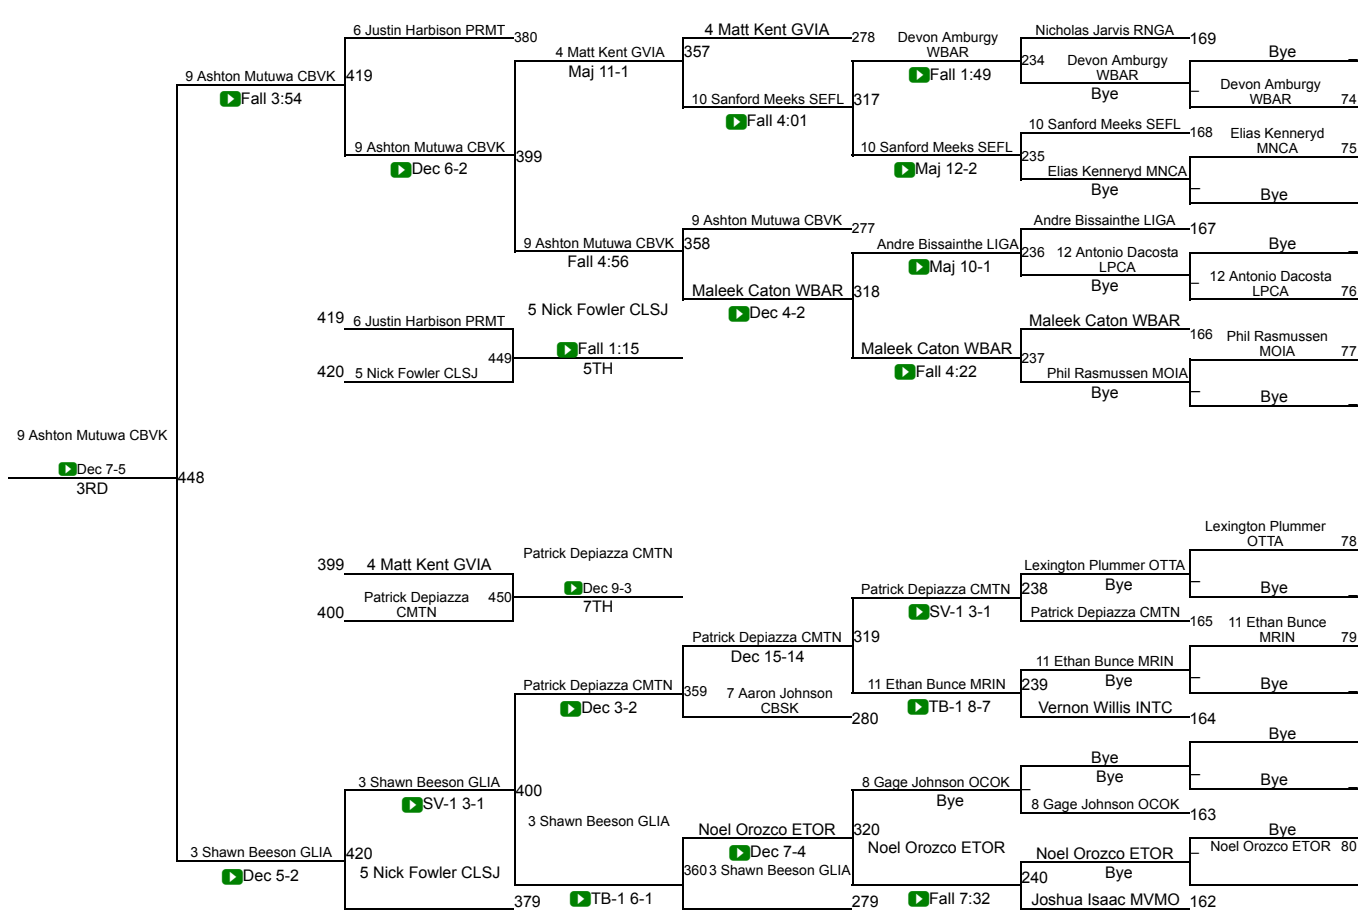

2020 NAIA National Championships

NAIA 285

Team Scores

Printed on 03/07/2020 09:40 p.m.

	Team	Abbr	Score
1	Grand View (Iowa)	GVIA	157.0
2	Menlo (Calif.)	MNCA	84.5
3	Reinhardt (Ga.)	RNGA	83.0
4	Cumberlands (Ky.)	CBSK	78.5
5	Lindsey Wilson (Ky.)	LWKY	76.5
6	Baker (Kan.)	BAKA	75.0
7	Campbellsville (Ky.)	CBVK	68.0
8	Oklahoma City	OCOK	53.5
9	Southeastern (Fla.)	SEFL	49.0
10	Life (Ga.)	LIGA	43.5
11	Providence (Mont.)	PRMT	43.0
12	Montana State - Northern	MSUN	40.0
13	Embry-Riddle (Ariz.)	ERAZ	38.5
14	Graceland (Iowa)	GLIA	38.0
15	Concordia (Neb.)	CNRD	37.5
16	Missouri Valley	MVMO	35.5
17	Marian (Ind.)	MRIN	29.5
18	Cumberland (Tenn.)	CMTN	26.5
19	Indiana Tech	INTC	26.5
20	Doane (Neb.)	DNNE	24.5
21	Saint Mary (Kan.)	SMKS	21.0
22	Life Pacific (Calif.)	LPCA	20.5
23	Missouri Baptist	MBMO	18.0
24	Warner Pacific (Ore.)	WPOR	16.0
25	Williams Baptist (Ark.)	WBAR	12.5
26	Calumet St. Joseph (Ind.)	CLSJ	12.0
27	William Penn (Iowa)	WPIA	12.0
28	Eastern Oregon	ETOR	9.5
29	York (Neb.)	YKNE	8.0
30	Northwestern (Iowa)	NWIA	6.5